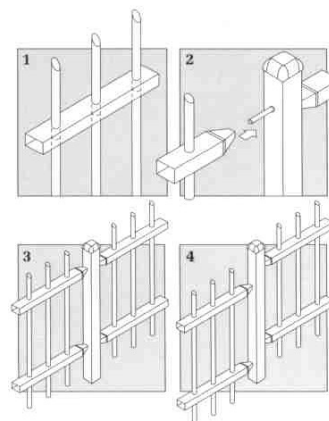

Height

1.25m, 1.50m, 1.80m, 2.00m & 2.50m

Panel

Available straight, supplied straight to step following gradient or special sloped to gradient.

Swing Gate

Access widths from 1.00m single leaf to 10.00m double leaf.

Rail Gate

Access widths from 3.00m single leaf to 24.00m double leaf.

Cantilever Gate

Access widths from 3.00m single leaf to 24.00m double leaf.

Characteristics

Industrially manufactured, high quality finish, maintenance free.

Hidden fixings, without nuts and bolts.

From 1.50m fitted with anti-climb deterrent

Surface Treatment

- Hot dip galvanised as standard:
- Option; additionally powder coated:
 - From standard RAL colour:
 - Any RAL colour:

Rondissade fence

Type	Height	Posts		Rail	Palings		Oblique cut
		section mm	centres mm		section mm	centres mm	
125	1.25m	60x60x2	2.42m	50x25x2	Ø26x1.5	150	no
150	1.50m	"	"	"	"	"	yes
180	1.58m	"	"	"	"	"	yes
200	2.00m	"	"	"	"	"	yes
250	2.50m	"	"	"	"	"	yes