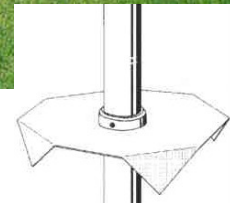

Floriade

Specially developed, maintenance free fence for protection of all kinds of planted and grassed areas.

Design

A low, strong fence that discourages passage away from designated routes. Smooth design without sharp edges. Made to fit perfectly into natural surroundings. Option for mowing plates to stop grass growing around posts, makes cutting of grass by machine easier.

Height

300mm or 450mm standards.
Other heights on request.

Construction

Ø60.3x1.75mm CHS post, length 1.00m set at 2.00m centres. Post with hole through which a Ø41.5x2mm CHS rail passes. A cast alloy cap with locking screws locks rail and post together.

* Option

450x450mm mowing plate with turned down corners & locking collar.

Surface Treatment

- Hot dip galvanised as standard:
- Option; additionally powder coated:
  - (i) Standard RAL colour:
  - (ii) Any RAL colour:

Citadel

Unit F1, Halesfield 4,
Telford, Shropshire TF7 4AP, England
Tel: +44 (0) 1952 410 020
Fax: +44 (0) 1952 411 144
E-mail: mail@citadelsecurityuk.com
www.citadelsecurityuk.com